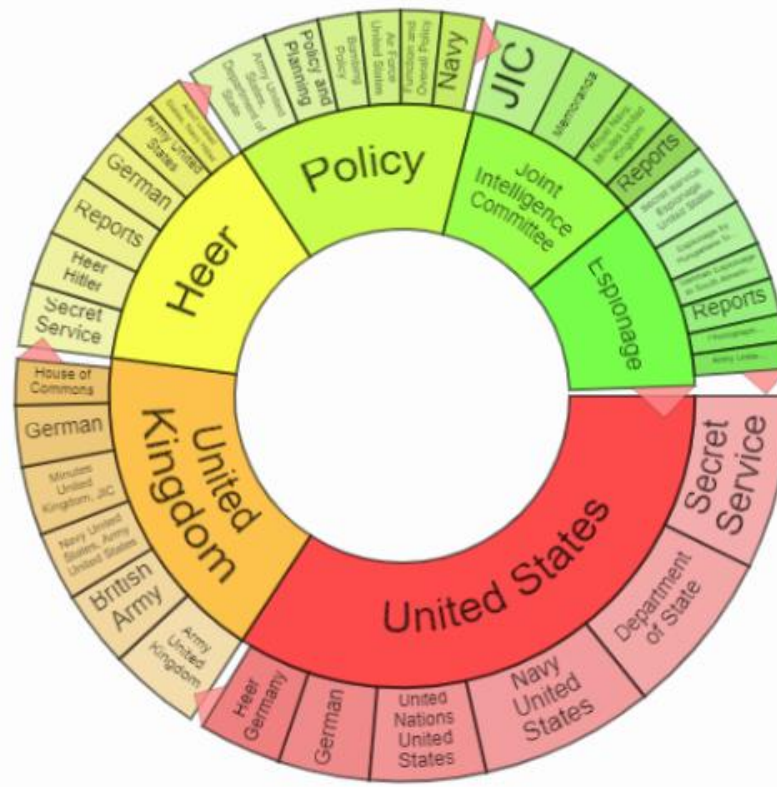

主题结果可以根据点选，实时反馈相关文章
部分主题下还包括次级主题

There are two ways to visualize below which words and subjects are found most often in the text of your search results.

Visualization: Tiles Wheel

RESULTS

Clicking on a topic wheel or tile narrows your original search results to the documents also containing that subject or term.

Topic Finder 话题查找器

两种可视化图形

Visualization: Tiles Wheel

Visualization: Tiles Wheel

Term Frequency 术语检索频率

Term Frequency

View search results over time by entering a word or phrase, comparing multiple terms if desired.